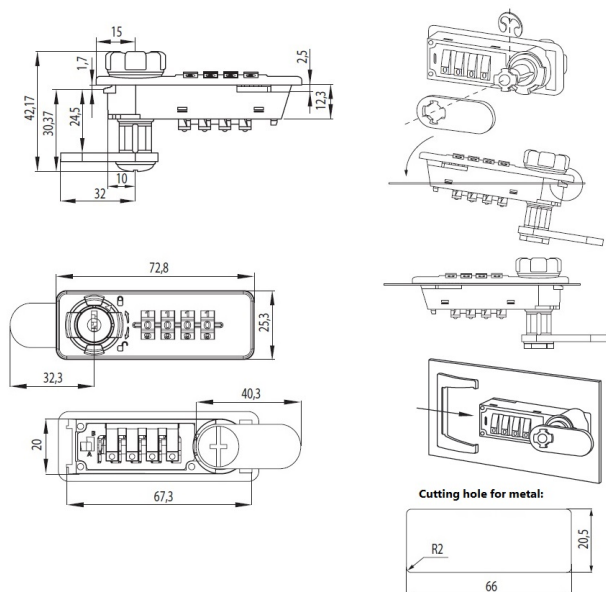

PRODUCT SHEET

Description:

Combi. Cam Lock M224, Private, 4-Digit,RH,90DG,Black,MK+Code Finder (Direct), Black, 73X25X12mm, Straight Cam C/E:32mm,, Closed 9 O´Clock, Open 12 O´Clock, Pre-coded 0000, Changing, Code by Switching Button from A To B & Back, MK Code 201,, Cylinder Centre to Edge of Lock Body: 12mm

Item number:

14.08.259-1

Units	Box	Carton	HS Code	Barcode
Pcs.	100	200	8301300000	
				5704866459808

SISO A/S

Mileparken 11
DK-2740 Skovlunde
Denmark
VAT: DK 24786013

Phone +45 45 830 900

www.siso.dk
siso@siso.dk